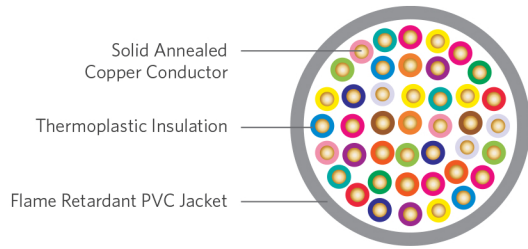

# 6 Pair Cat3 Cable- PVC

Part No. 89-150-103

## PRODUCT DESCRIPTION

The ideal choice for LAN transmission with specified bandwidth up to 16 MHz. These cables are used for voice and data communications and can handle application bandwidths up to 16 MHz. Other uses for these cables include indoor use on customer premises for the interconnection of telephone key systems, PBX and intercom systems. Product is offered for both plenum (CMP) and riser (CMR) applications.